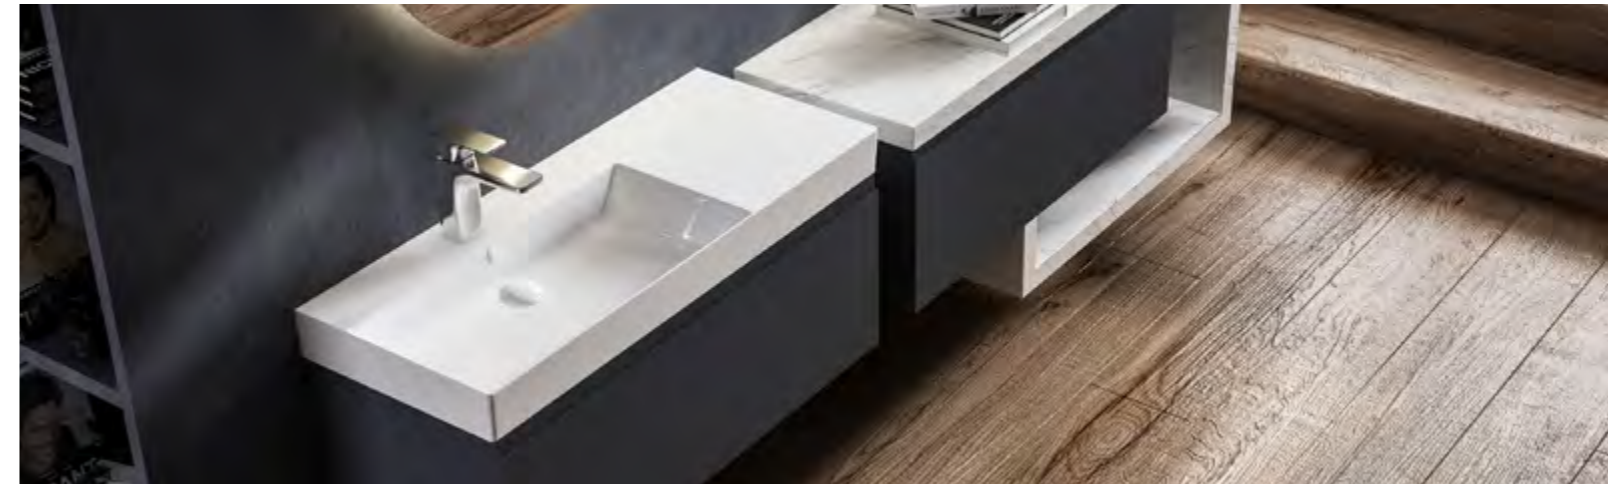

₺ 488,00

BALANCE

POISE-X

TECHNICAL DETAILS

SYNERGY BALANCE

NEW

3075
75 cm Washbasin

- 75 cm Ceramic Washbasin
- 103x765x368 mm
- 12.6 kg (+- %5)
- 0,029 m³
- 20 pieces for pallet
- 30 pieces for pallet